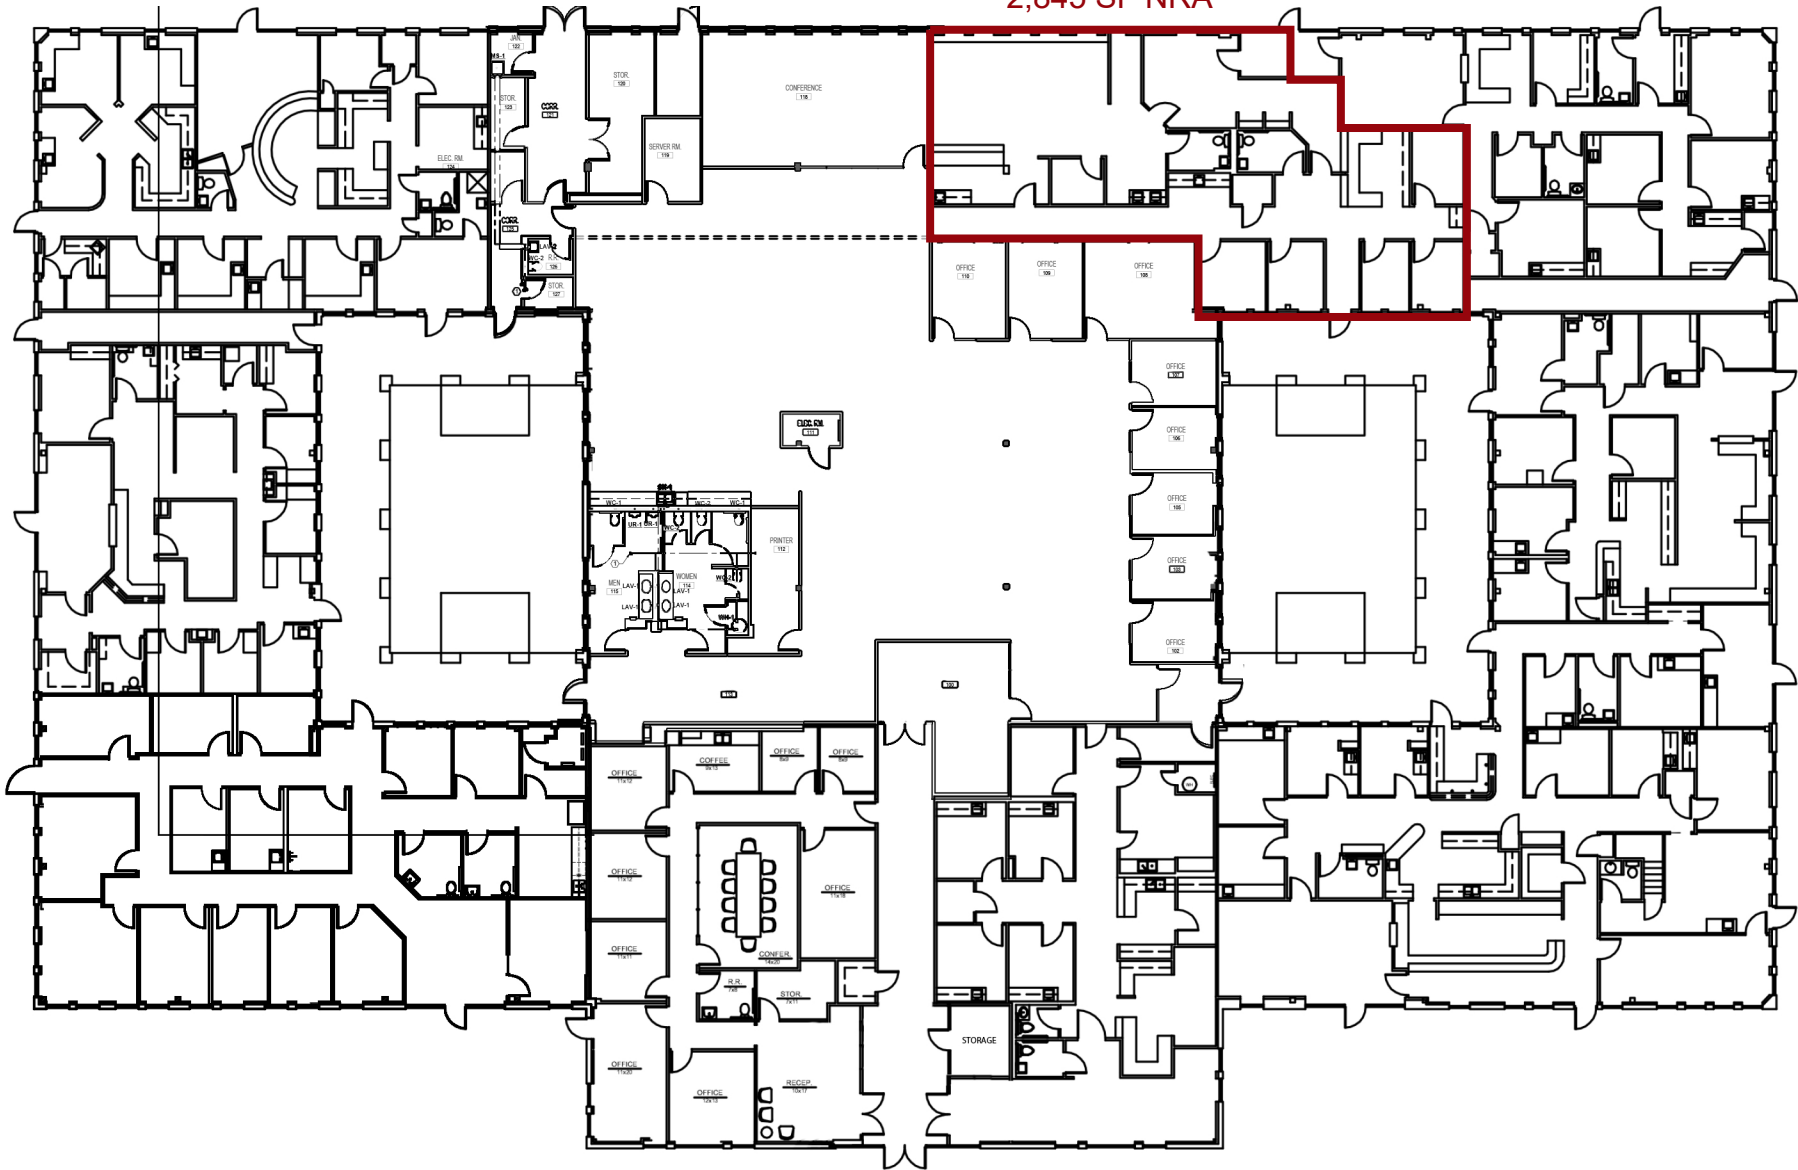

Suite 550  
2,845 SF NRA

2300 GREEN OAK DRIVE

LEVEL 1

KINGWOOD, TEXAS 77339