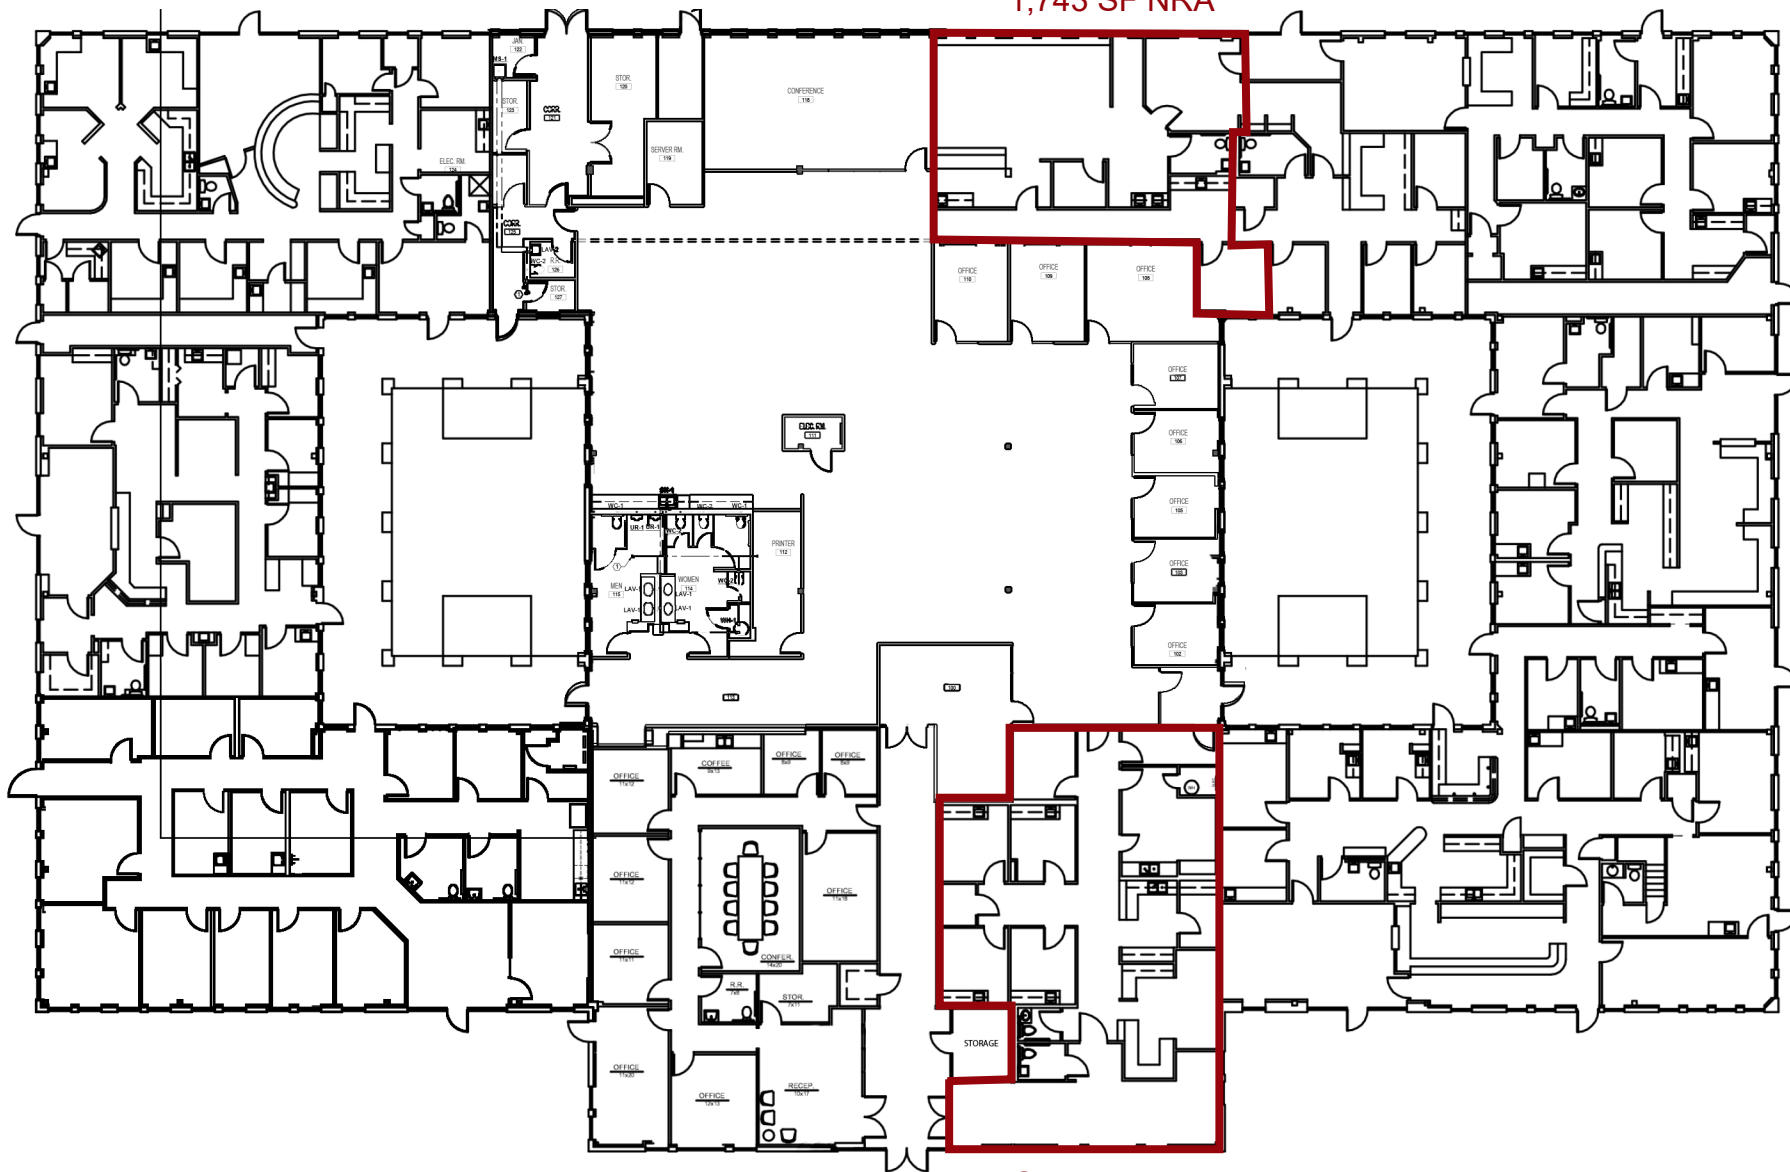

Suite 580
1,743 SF NRA

Suite 150
2,458 SF NRA

2300 GREEN OAK DRIVE

LEVEL 1

KINGWOOD, TEXAS 77339