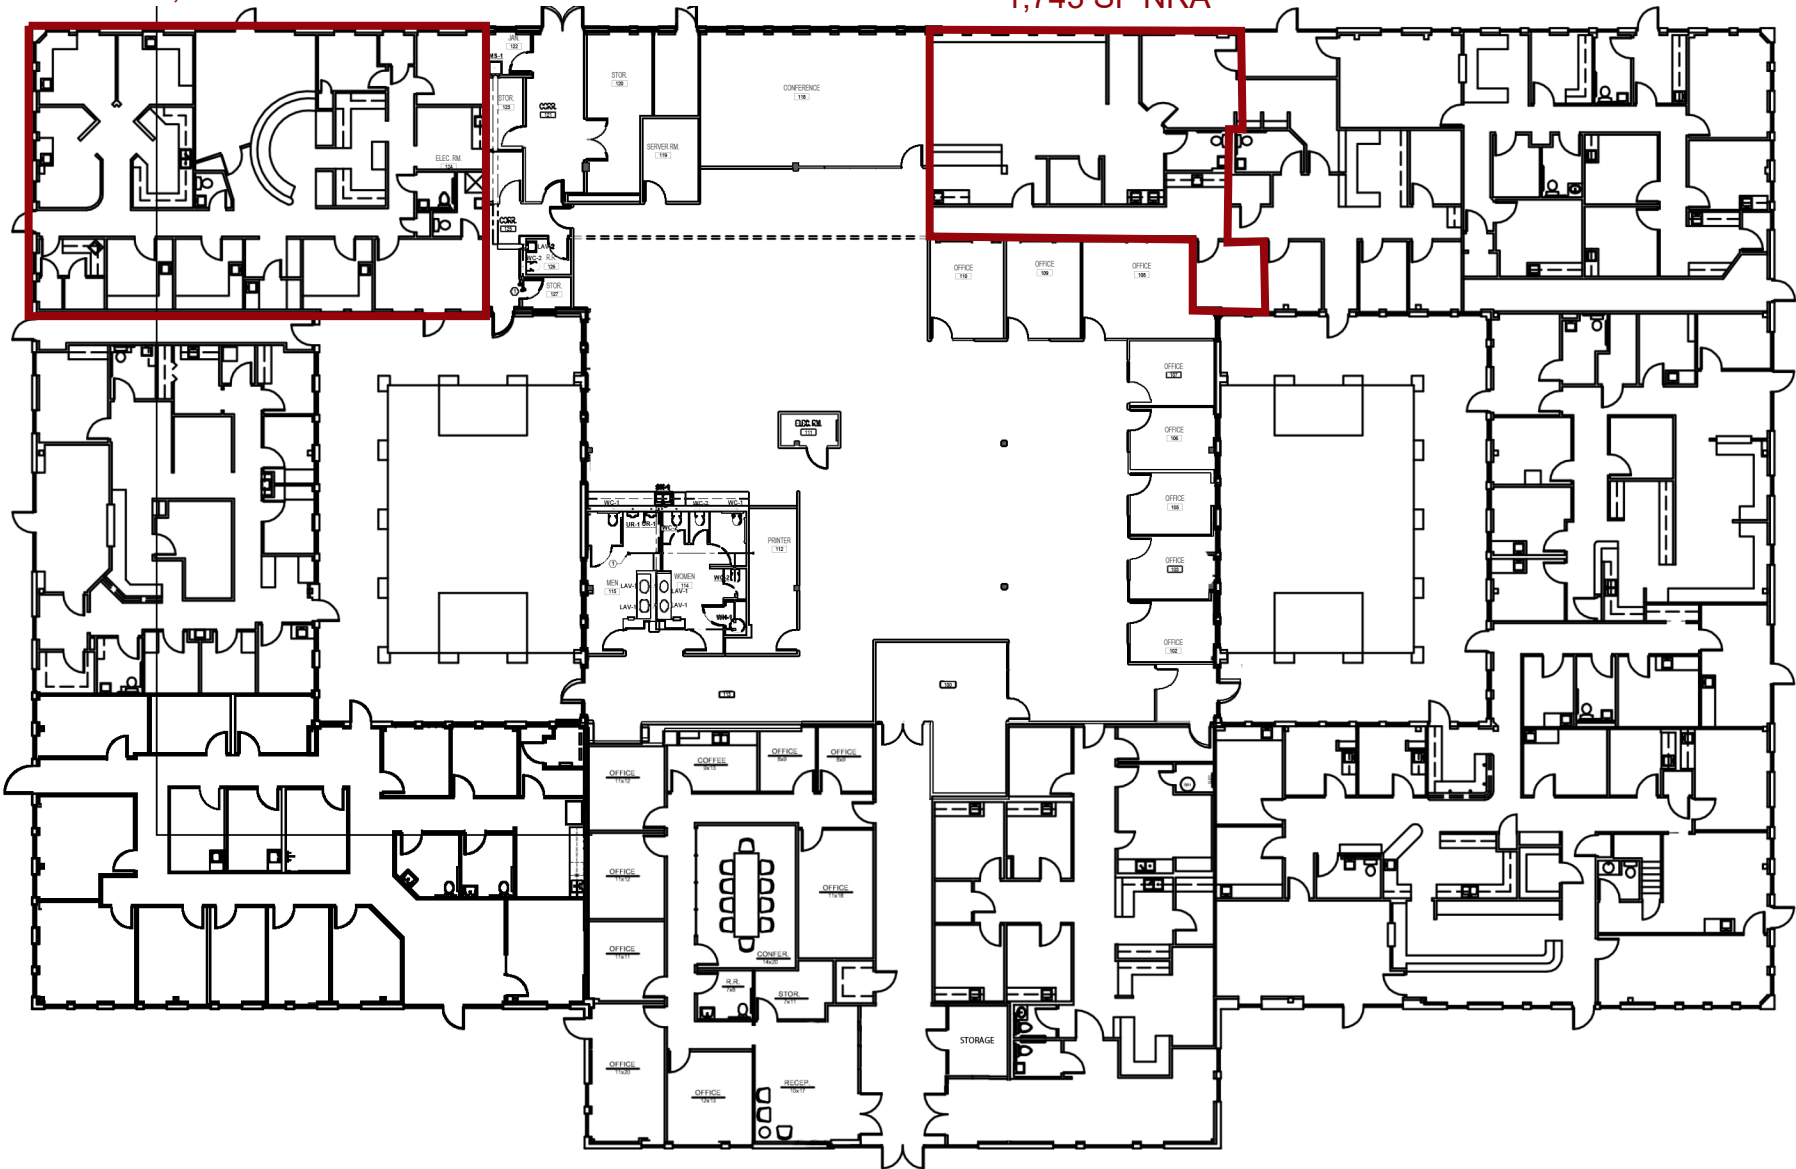

Suite 600
2,923 SF NRA

Suite 580
1,743 SF NRA

2300 GREEN OAK DRIVE

LEVEL 1

KINGWOOD, TEXAS 77339