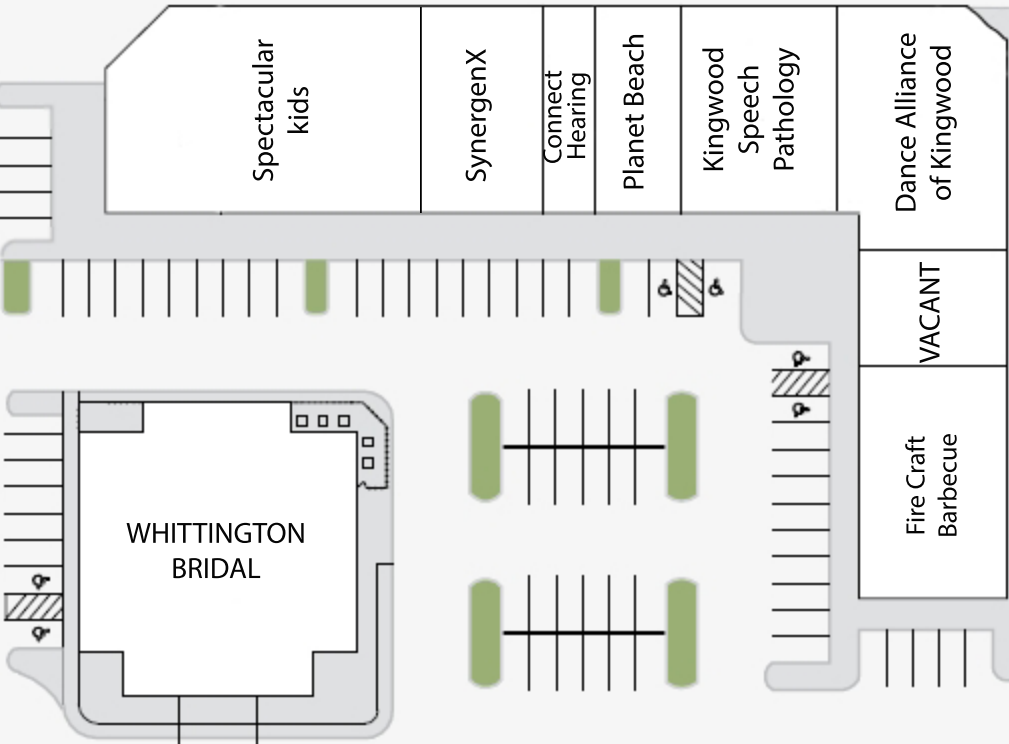

ROYAL FOREST DRIVE

DETENTION POND