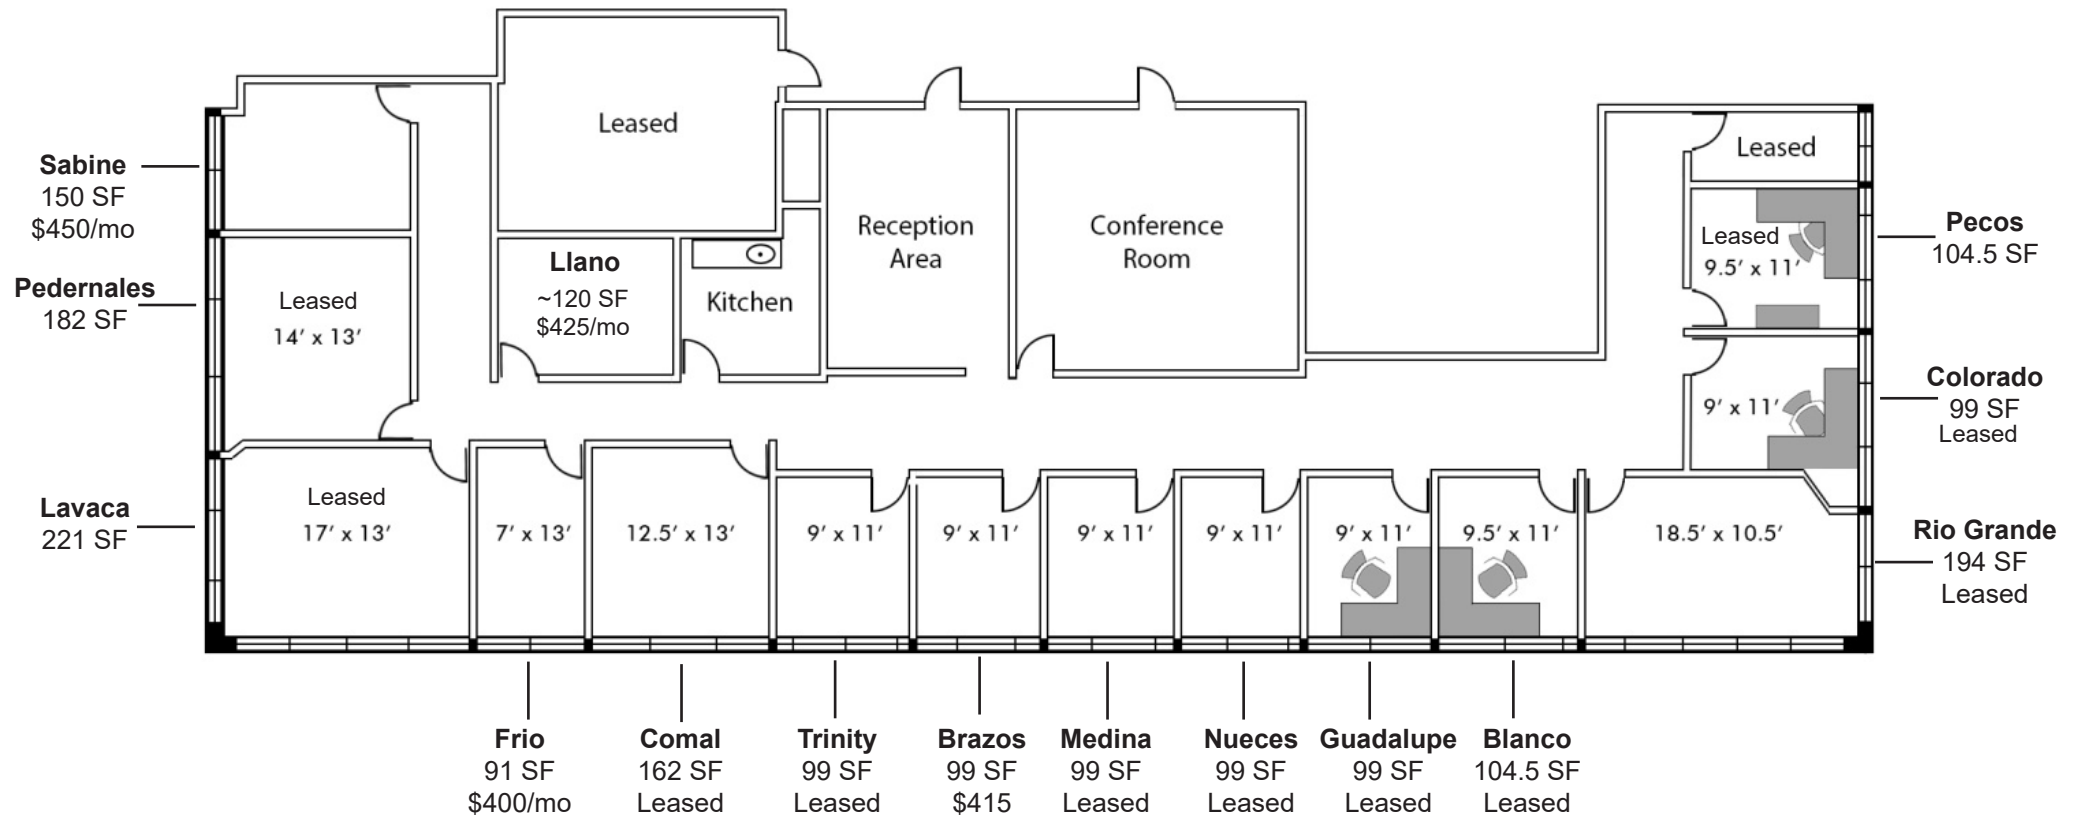

14515 Briarhills
Suite 208 Executive Suites

★ Furniture in dark grey is onsite and ready to get you started.