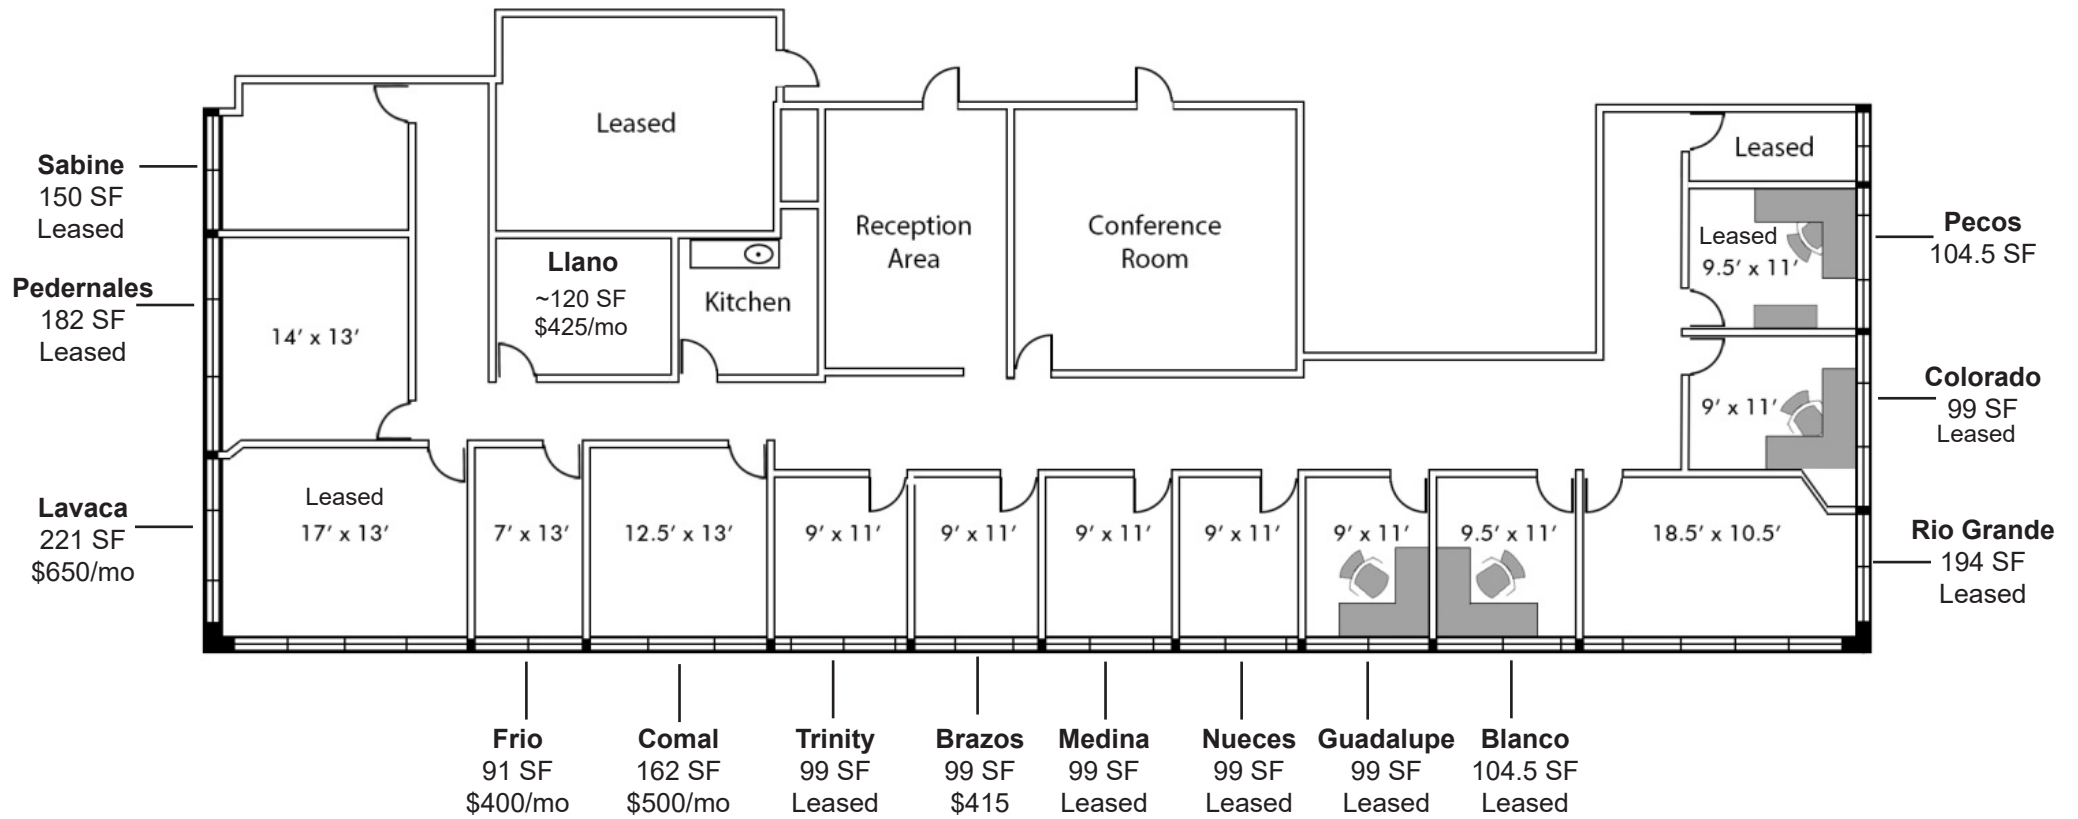

14515 Briarhills
Suite 208 Executive Suites

★ Furniture in dark grey is onsite and ready to get you started.