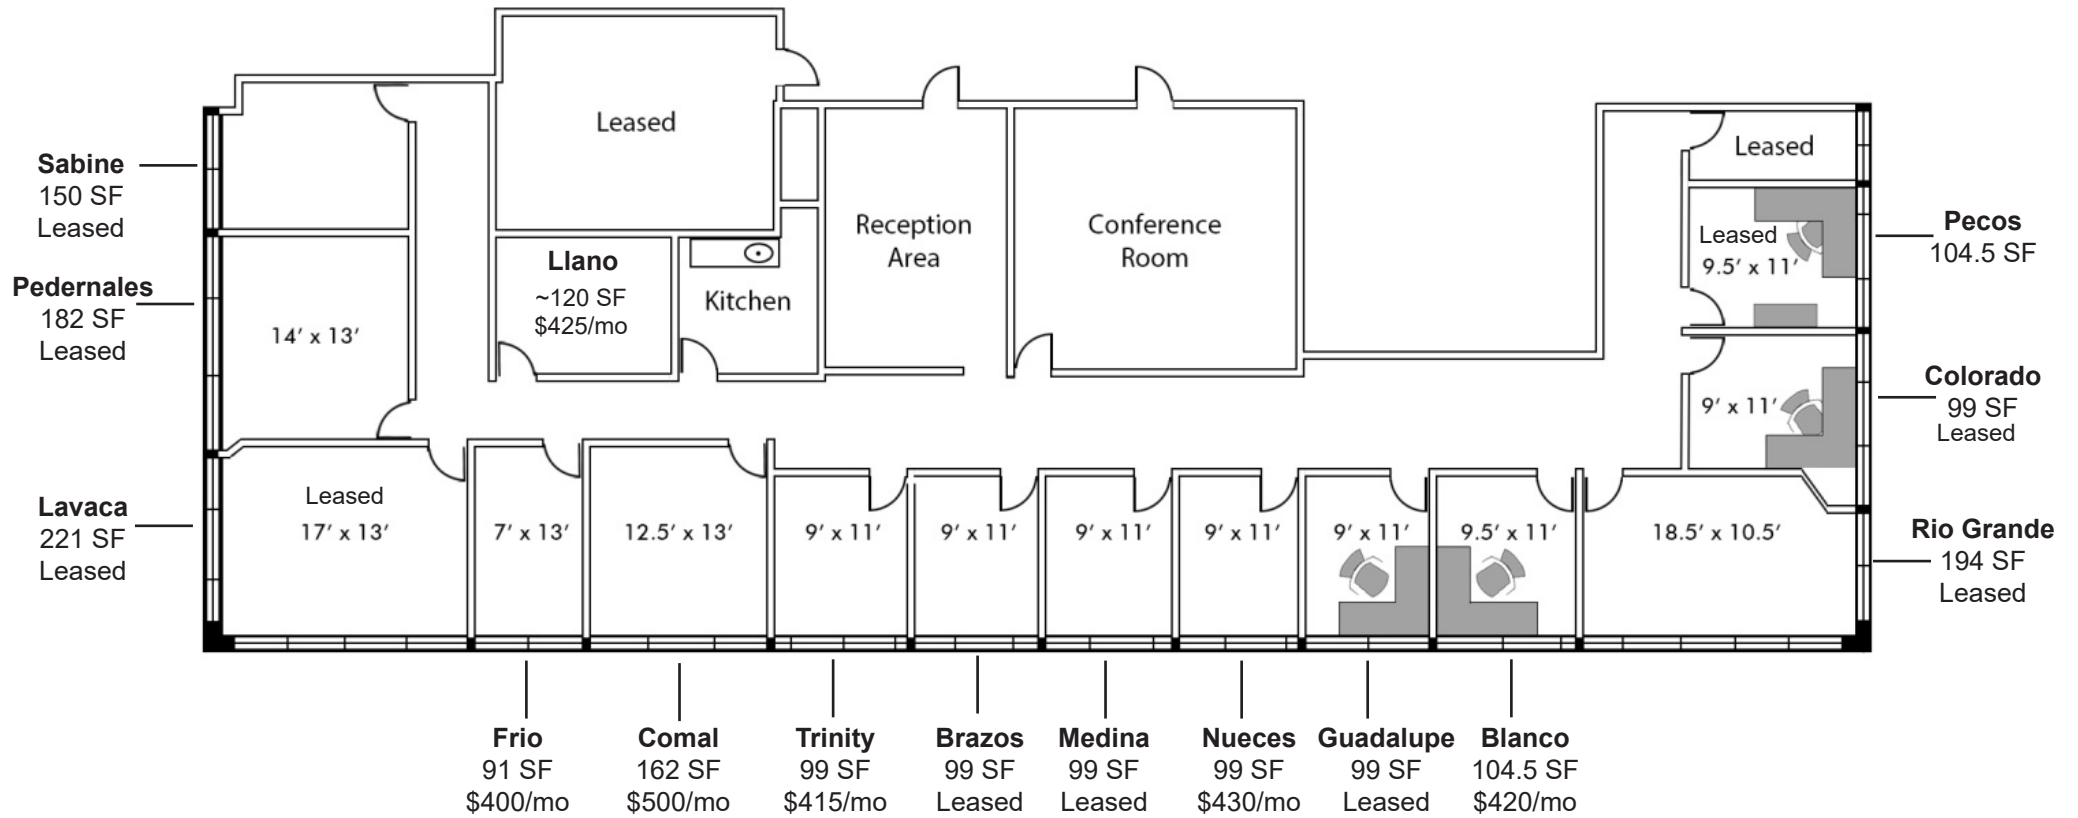

14515 Briarhills  
Suite 208 Executive Suites

★ Furniture in dark grey is onsite and ready to get you started.