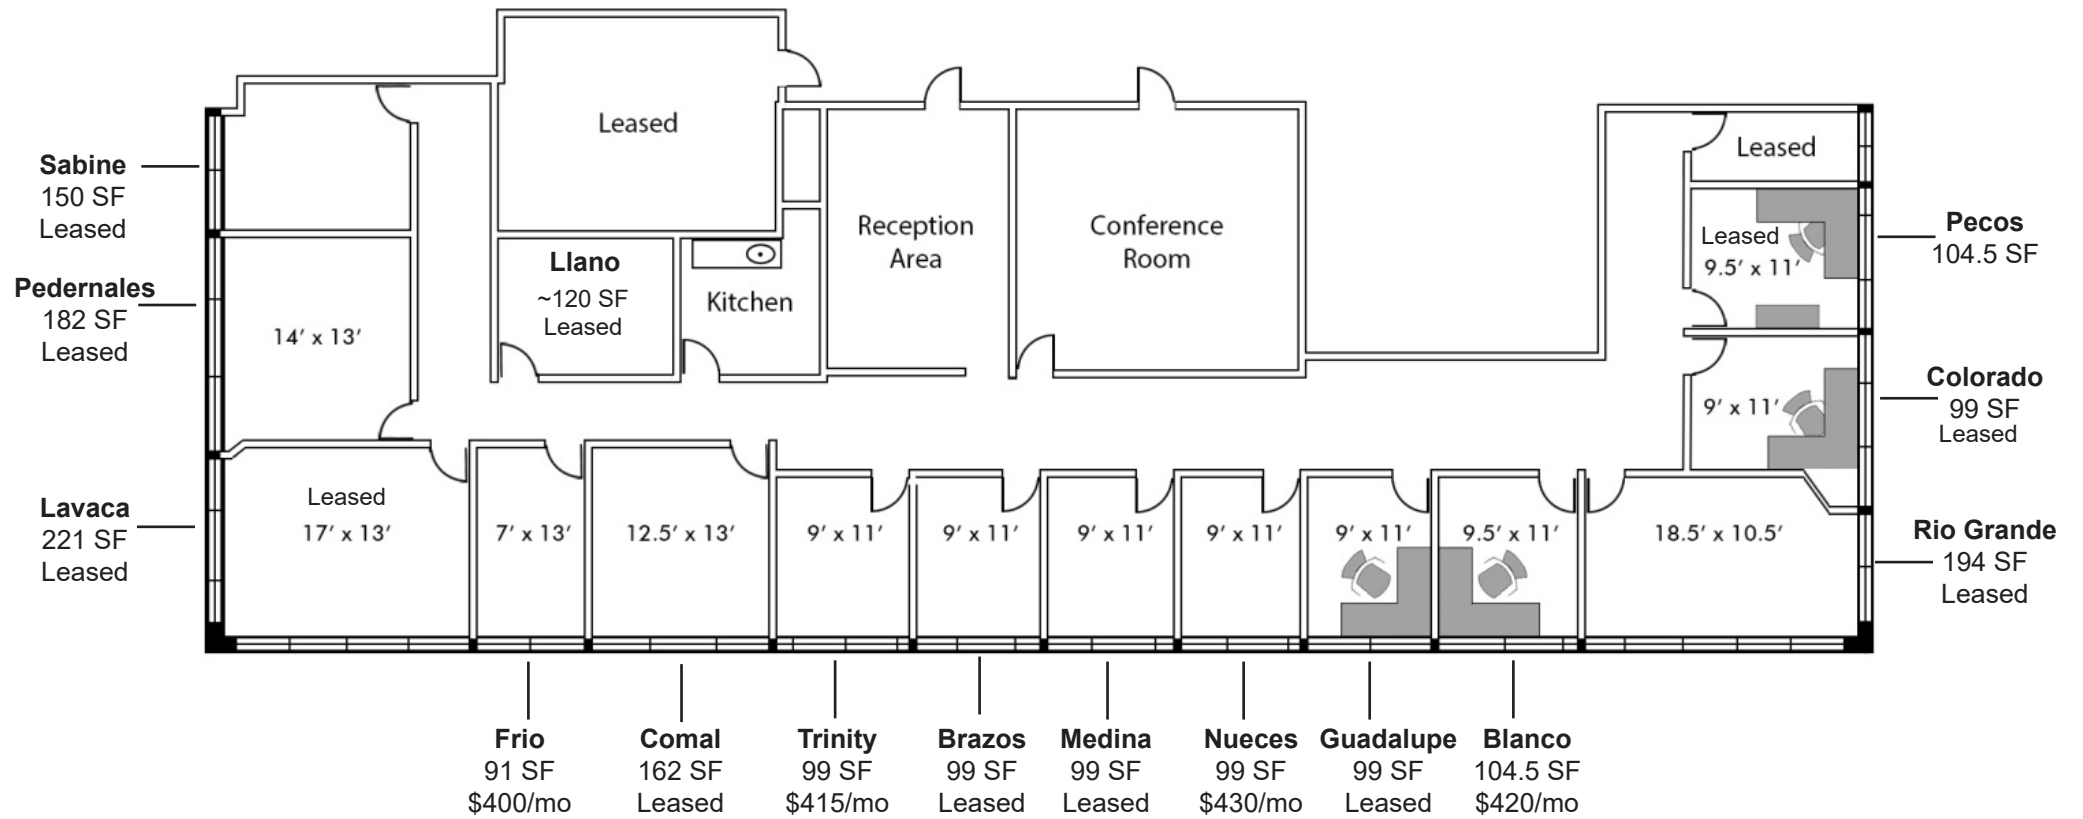

14515 Briarhills  
Suite 208 Executive Suites

★ Furniture in dark grey is onsite and ready to get you started.