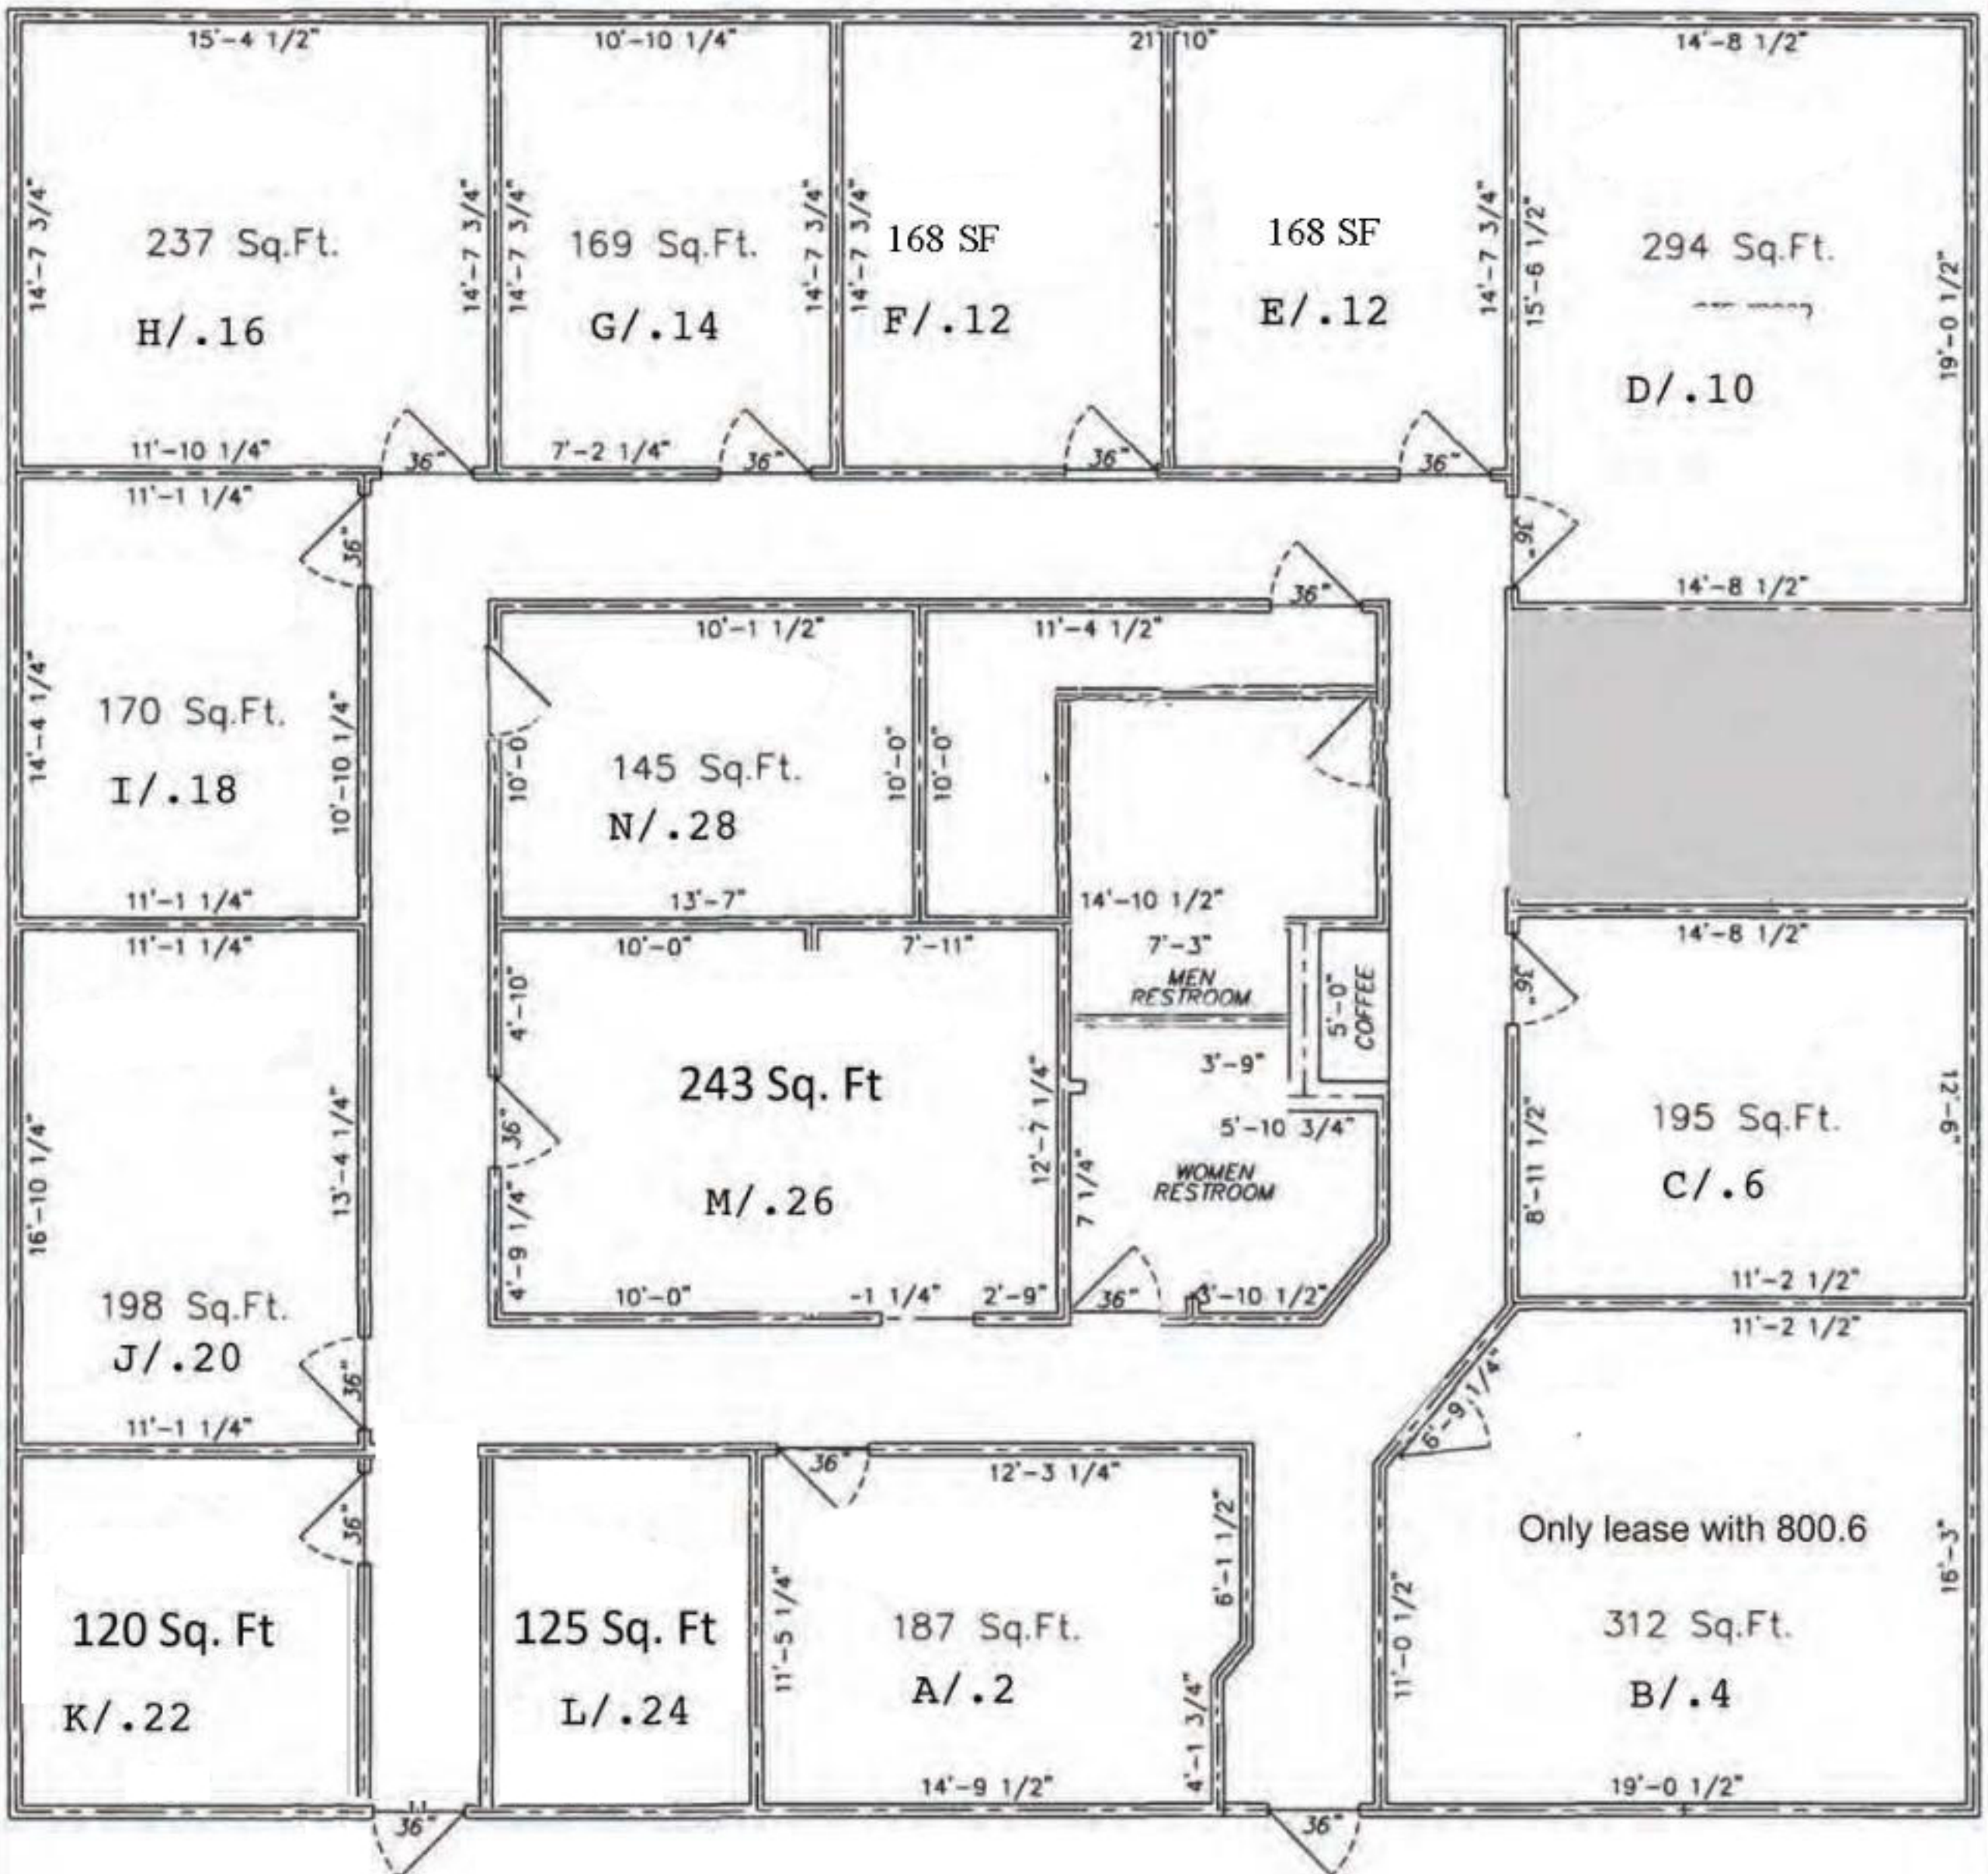

Note: All doors are 36" wide unless otherwise noted.

## Hamblen Place

**SUITE 800**  
**3790 Square Feet**

Scale: 1"=8'