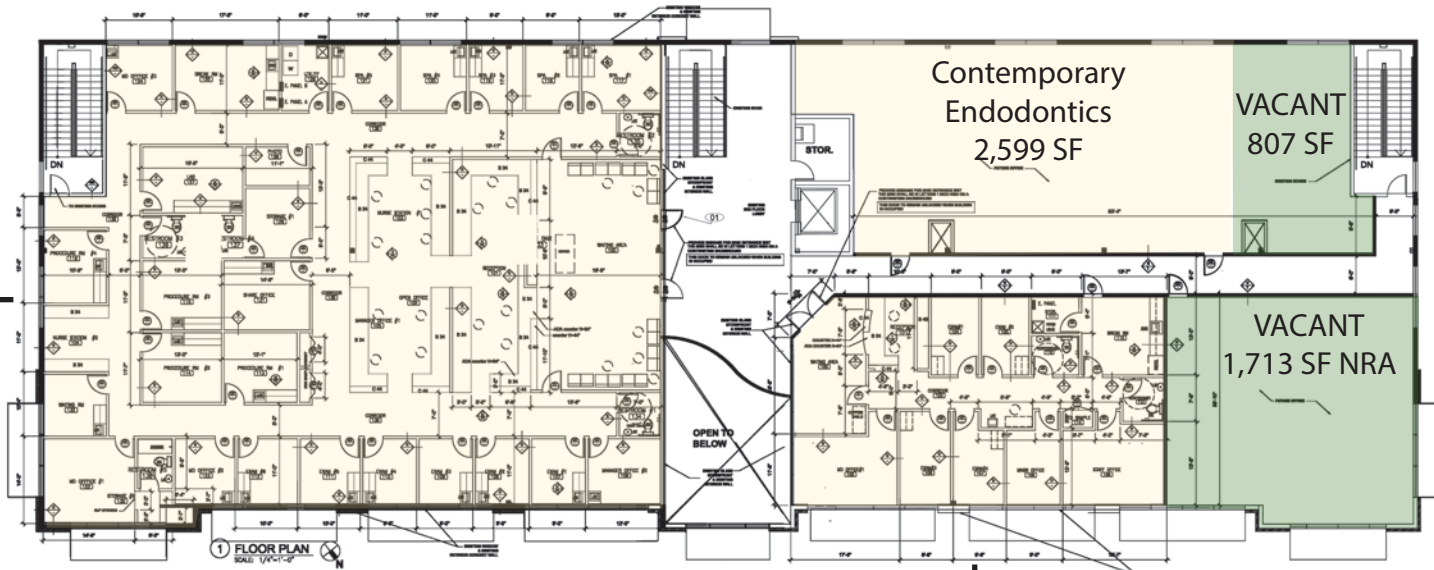

**1ST FLOOR PLAN**  
SCALE: 1/8"=1'-0"

**2ND FLOOR PLAN**  
SCALE: 1/8"=1'-0"

1ST FLOOR PLAN  
SCALE: 1/8"=1'-0"

Big City Wings  
5,559 SF NRA

Local Pho  
1,935 SF  
NRA

Sweet & Sassy  
2,760 SF NRA

Behavioral  
Innovations  
4,000 SF NRA

2ND FLOOR PLAN  
SCALE: 1/8"=1'-0"

Radiant  
Dermatology  
8,539 SF NRA

Contemporary  
Endodontics  
2,599 SF

VACANT  
807 SF

VACANT  
1,713 SF NRA

Texas Digestive Disease  
Consultants  
2,394 SF NRA