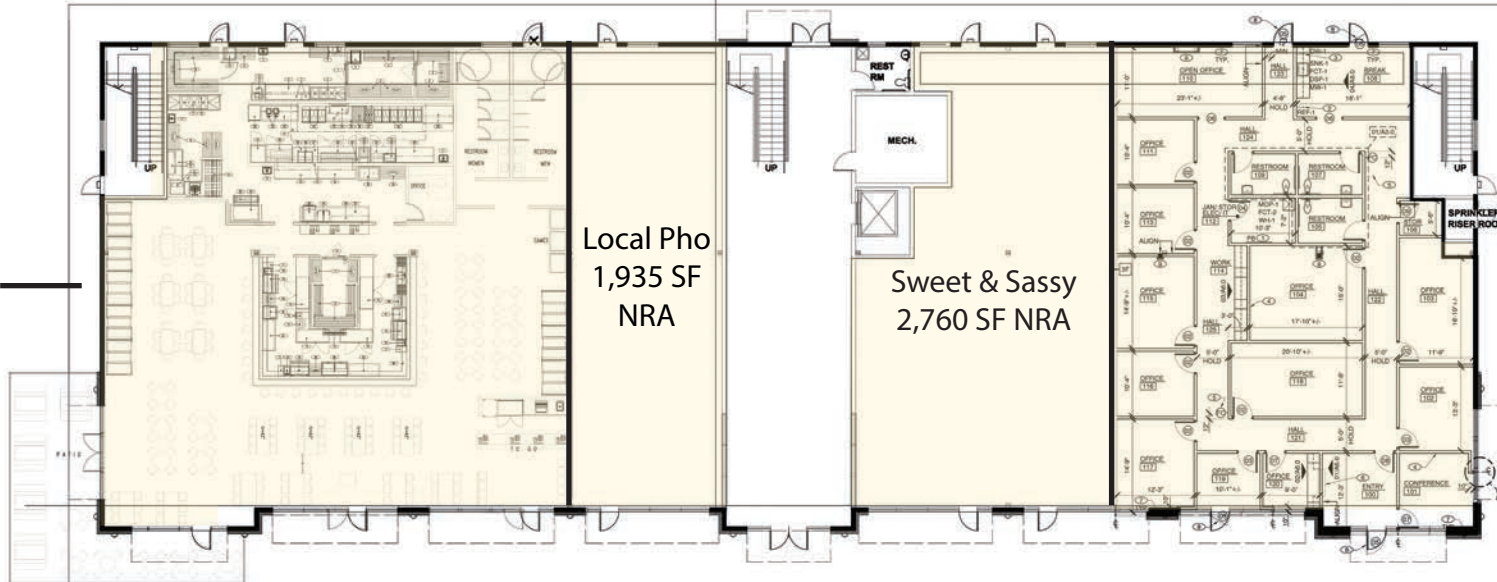

**1ST FLOOR PLAN**  
SCALE: 1/8"=1'-0"

**2ND FLOOR PLAN**  
SCALE: 1/8"=1'-0"

1ST FLOOR PLAN  
SCALE: 1/8"=1'-0"

Big City Wings  
5,559 SF NRA

Local Pho  
1,935 SF  
NRA

Sweet & Sassy  
2,760 SF NRA

Behavioral  
Innovations  
4,000 SF NRA

2ND FLOOR PLAN  
SCALE: 1/8"=1'-0"

Radiant  
Dermatology  
8,539 SF NRA

Contemporary  
Endodontics  
2,599 SF

VACANT  
807 SF

VACANT  
1,713 SF NRA

Texas Digestive Disease  
Consultants  
2,394 SF NRA