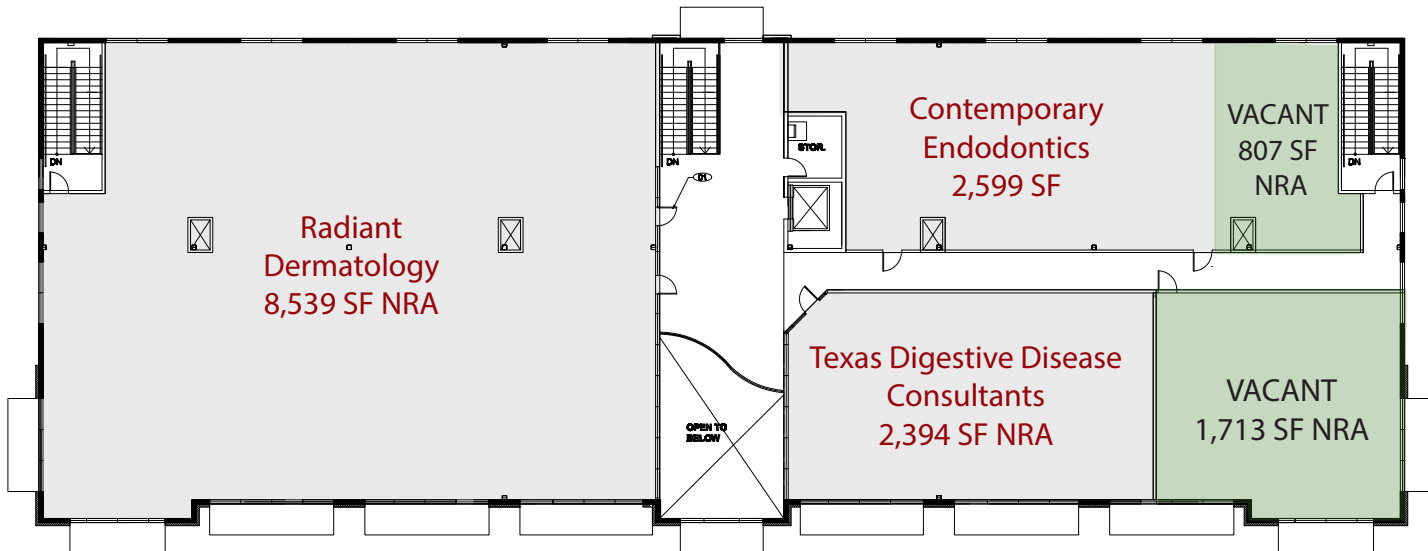

**1ST FLOOR PLAN**  
SCALE: 1/8"=1'-0"

**2ND FLOOR PLAN**  
SCALE: 1/8"=1'-0"

1ST FLOOR PLAN  
SCALE: 1/8"=1'-0"

Big City Wings  
5,559 SF NRA

Local Pho  
1,935 SF  
NRA

Sweet & Sassy  
2,760 SF NRA

Behavioral  
Innovations  
4,000 SF NRA

2ND FLOOR PLAN  
SCALE: 1/8"=1'-0"

Radiant  
Dermatology  
8,539 SF NRA

Contemporary  
Endodontics  
2,599 SF

VACANT  
807 SF

VACANT  
1,713 SF NRA

Texas Digestive Disease  
Consultants  
2,394 SF NRA