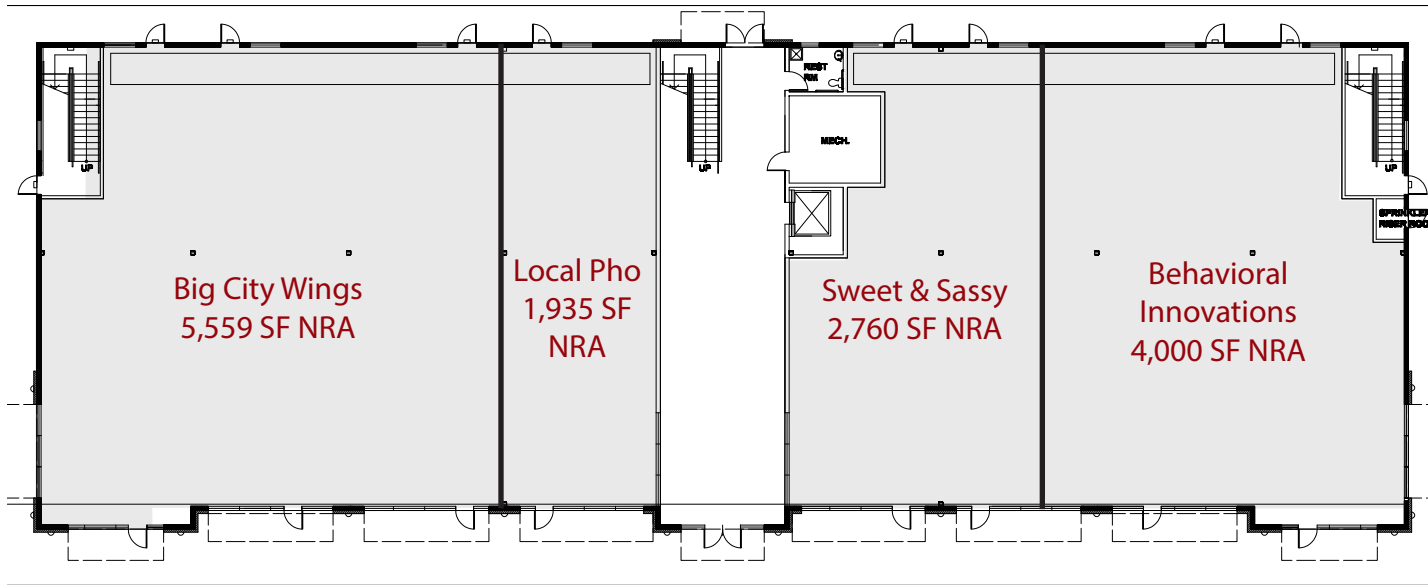

**1ST FLOOR PLAN**  
SCALE: 1/8"=1'-0"

**2ND FLOOR PLAN**  
SCALE: 1/8"=1'-0"

1ST FLOOR PLAN  
SCALE: 1/8"=1'-0"

Big City Wings  
5,559 SF NRA

Local Pho  
1,935 SF  
NRA

Sweet & Sassy  
2,760 SF NRA

Behavioral  
Innovations  
4,000 SF NRA

2ND FLOOR PLAN  
SCALE: 1/8"=1'-0"

Radiant  
Dermatology  
8,539 SF NRA

Contemporary  
Endodontics  
2,599 SF

VACANT  
807 SF

VACANT  
1,713 SF NRA

Texas Digestive Disease  
Consultants  
2,394 SF NRA