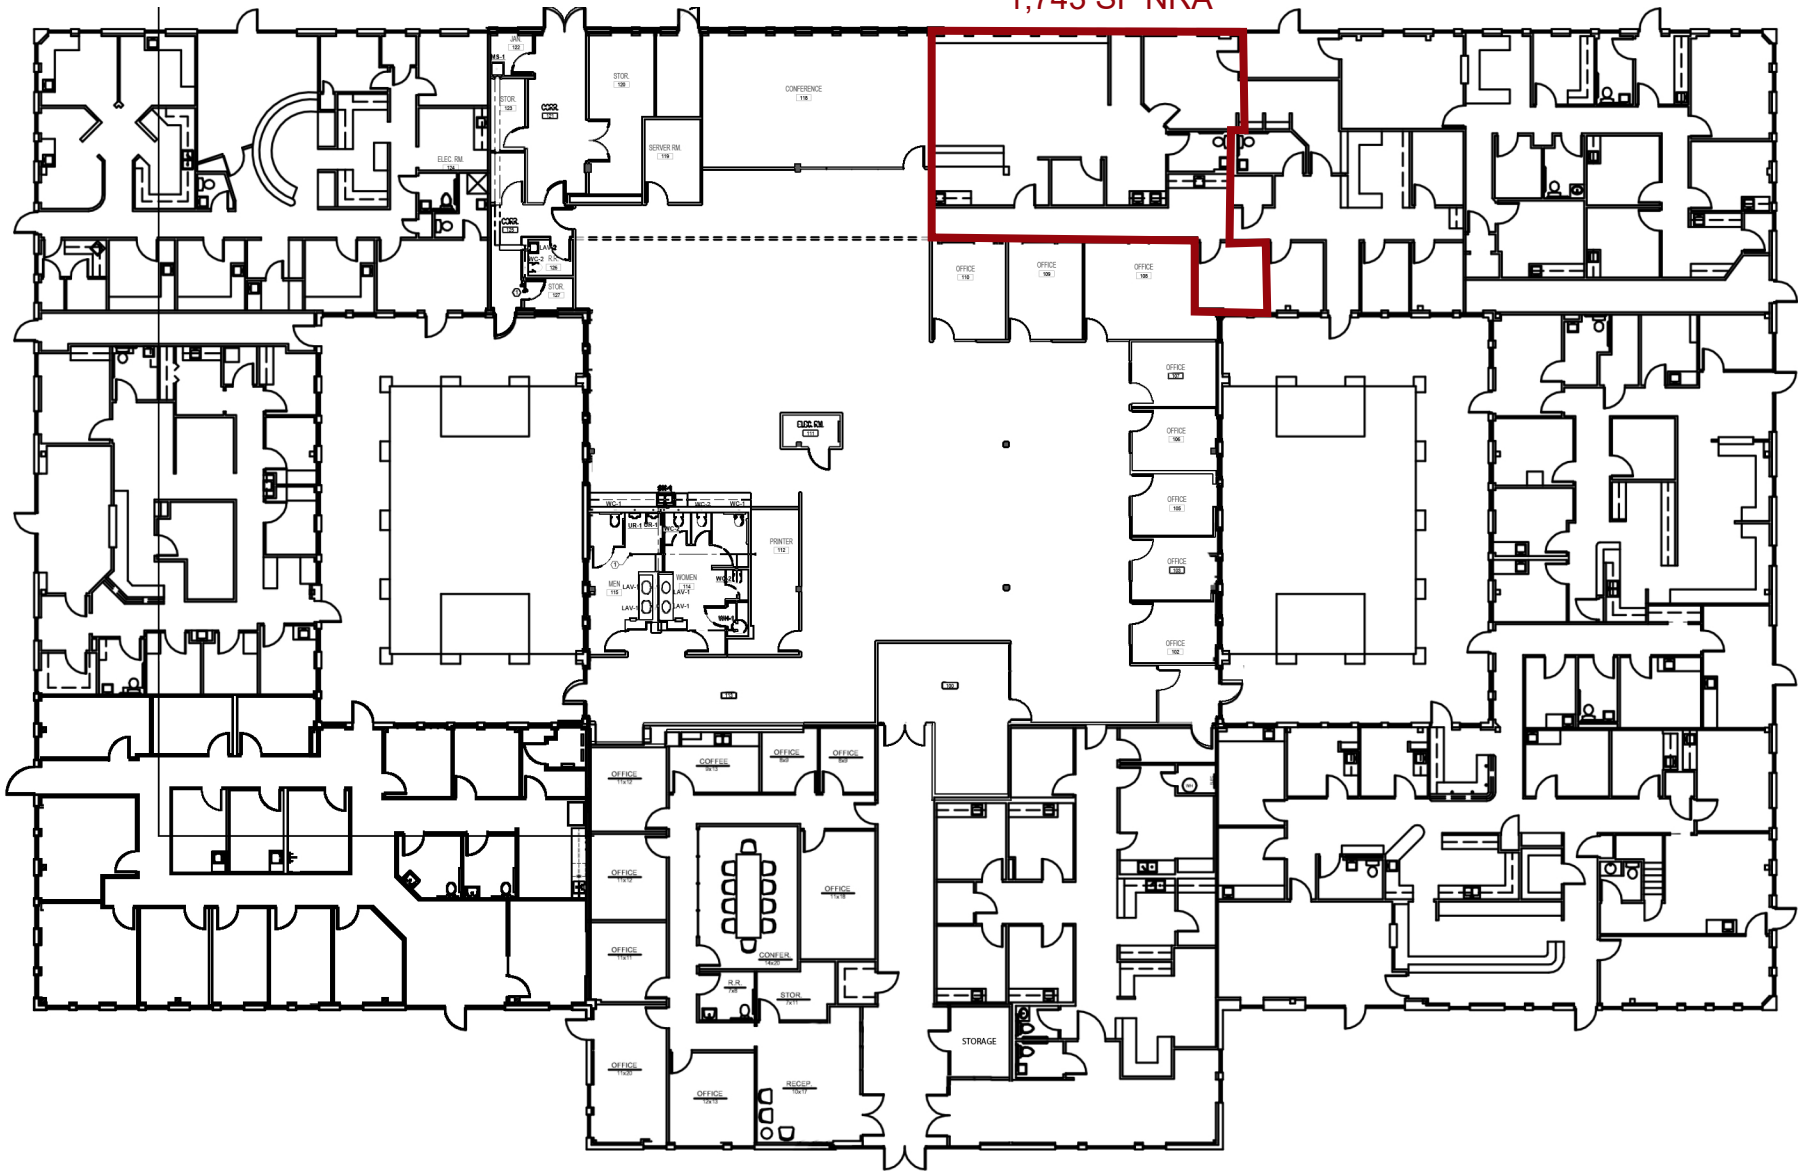

Suite 580  
1,743 SF NRA

2300 GREEN OAK DRIVE

LEVEL 1

KINGWOOD, TEXAS 77339